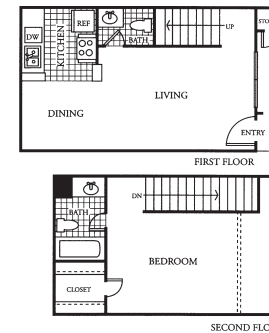

## Interior Appointments

- Full Size Washer/Dryer Connections\*
- Washers/Dryers Available
- Wood Burning Fireplaces with Mantel\*
- Decorative Dining Room Mirror\*
- Cable Ready
- Ceiling Fans
- Crown Molding
- Frost Free Refrigerators with Ice Makers
- Kitchen Pantries\*
- Dishwashers
- Large Patios or Balconies
- Exterior Storage\*
- Spacious Closets
- Mini Blinds

\*Interior amenities may vary in each home and may be an additional cost.

One Bedroom One Bath  
537 square feet

rent \$ \_\_\_\_\_ deposit \$ \_\_\_\_\_

One Bedroom One Bath  
726 square feet  
Fireplace available on upstairs unit

rent \$ \_\_\_\_\_ deposit \$ \_\_\_\_\_

One Bedroom One and One 1/2 Bath  
700 square feet

rent \$ \_\_\_\_\_ deposit \$ \_\_\_\_\_

Two Bedroom Two Bath  
916 square feet

rent \$ \_\_\_\_\_ deposit \$ \_\_\_\_\_