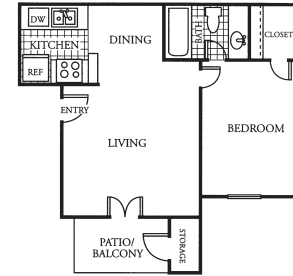

One Bedroom One and One 1/2 Bath
700 square feet

Community Features

- Reserved Covered Parking Available
- Elegant Clubhouse
- Business Center w/Computer & Copier
- Playground
- Two Sparkling Swimming Pools
- Jacuzzi
- 24 Hour Emergency Maintenance
- Professionally Landscaped Grounds

*Interior amenities may vary in each home and may be an additional cost.

One Bedroom One Bath
537 square feet

rent $ _____ deposit $ _____