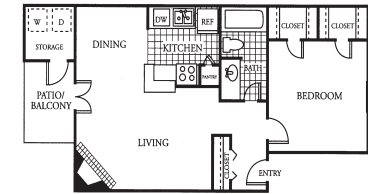

\*Interior amenities may vary in each home and may be an additional cost.

One Bedroom One Bath  
537 square feet

rent \$ \_\_\_\_\_ deposit \$ \_\_\_\_\_

One Bedroom One Bath  
726 square feet  
Fireplace available on upstairs unit

rent \$ \_\_\_\_\_ deposit \$ \_\_\_\_\_

One Bedroom One and One 1/2 Bath  
700 square feet

rent \$ \_\_\_\_\_ deposit \$ \_\_\_\_\_

Two Bedroom Two Bath  
916 square feet

rent \$ \_\_\_\_\_ deposit \$ \_\_\_\_\_