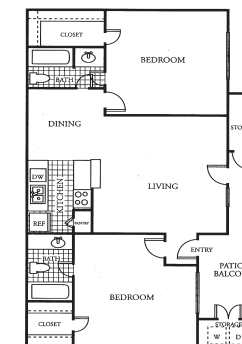

\*Interior amenities may vary in each home and may be an additional cost.

One Bedroom One Bath  
537 square feet

rent \$ \_\_\_\_\_ deposit \$ \_\_\_\_\_

One Bedroom One Bath  
726 square feet  
Fireplace available on upstairs unit

rent \$ \_\_\_\_\_ deposit \$ \_\_\_\_\_

One Bedroom One and One 1/2 Bath  
700 square feet

rent \$ \_\_\_\_\_ deposit \$ \_\_\_\_\_

Two Bedroom Two Bath  
916 square feet

rent \$ \_\_\_\_\_ deposit \$ \_\_\_\_\_

Two Bedroom Two and One 1/2 Bath  
1098 square feet

rent \$ \_\_\_\_\_ deposit \$ \_\_\_\_\_

Two Bedroom Two Bath  
1135 square feet

rent \$ \_\_\_\_\_ deposit \$ \_\_\_\_\_

Three Bedroom Two Bath  
1182 square feet