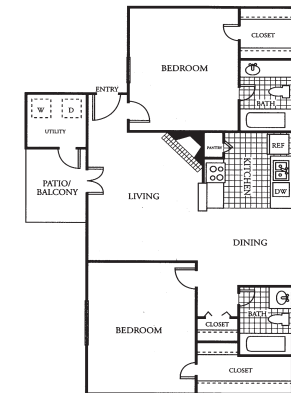

\*Interior amenities may vary in each home and may be an additional cost.

One Bedroom One Bath  
537 square feet

rent \$ \_\_\_\_\_ deposit \$ \_\_\_\_\_

One Bedroom One Bath  
726 square feet  
Fireplace available on upstairs unit

rent \$ \_\_\_\_\_ deposit \$ \_\_\_\_\_

One Bedroom One and One 1/2 Bath  
700 square feet

rent \$ \_\_\_\_\_ deposit \$ \_\_\_\_\_

Two Bedroom Two Bath  
916 square feet

rent \$ \_\_\_\_\_ deposit \$ \_\_\_\_\_

Two Bedroom Two and One 1/2 Bath  
1098 square feet

rent \$ \_\_\_\_\_ deposit \$ \_\_\_\_\_

Two Bedroom Two Bath  
1135 square feet

rent \$ \_\_\_\_\_ deposit \$ \_\_\_\_\_

Three Bedroom Two Bath  
1182 square feet