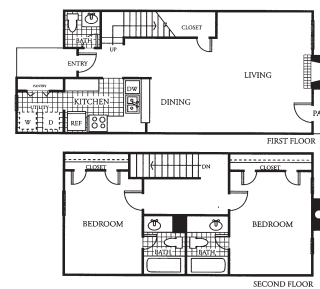

\*Interior amenities may vary in each home and may be an additional cost.

One Bedroom One Bath  
537 square feet

rent \$ \_\_\_\_\_ deposit \$ \_\_\_\_\_

One Bedroom One Bath  
726 square feet  
Fireplace available on upstairs unit

rent \$ \_\_\_\_\_ deposit \$ \_\_\_\_\_

One Bedroom One and One 1/2 Bath  
700 square feet

rent \$ \_\_\_\_\_ deposit \$ \_\_\_\_\_

Two Bedroom Two Bath  
916 square feet

rent \$ \_\_\_\_\_ deposit \$ \_\_\_\_\_

Two Bedroom Two and One 1/2 Bath  
1098 square feet

rent \$ \_\_\_\_\_ deposit \$ \_\_\_\_\_

Two Bedroom Two Bath  
1135 square feet

rent \$ \_\_\_\_\_ deposit \$ \_\_\_\_\_

Three Bedroom Two Bath  
1182 square feet